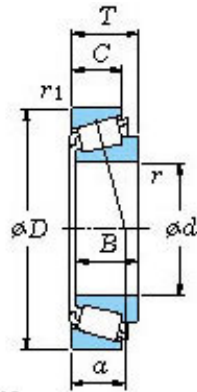

NTN BEARING USA CORP.

■ Mounting dimensions

JL69349/10 Bearing 2D drawings and 3D CAD models

Koyo Automobile Taper Roller Bearings JL69349/10 JL69349 JL69310

Bearing No. JL69349/10

Bearing No.	JL69349/10
d	38
D	63
T	17
B	17
r(min)	SP
r1(min)	SP
Cr	54.7
C0r	58.2
Cu	8.25
Grease lub.	6000
Oil lub.	8000
C	13.500
a	14.6 mm
da	49.0
db	41.0
Da	60.0
Db	56.5
ra(max)	3.5
rb(max)	1.2
e	0.42
Y1	1.44
Y0	0.79
(Refer.) Mass(kg)	0.199