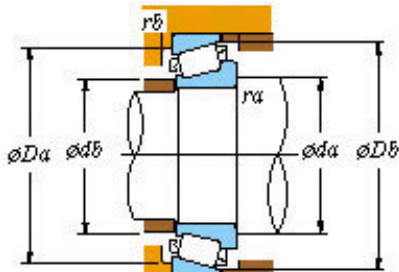

NTN BEARING USA CORP.

■ Mounting dimensions

JL69349/10 Bearing 2D drawings and 3D CAD models

Koyo Automobile Taper Roller Bearings JL69349/10 JL69349 JL69310

Bearing No. JL69349/10

Bearing No.	JL69349/10
d	38
D	63
T	17
B	17
r(min)	SP
r1(min)	SP
Cr	54.7
C0r	58.2
Cu	8.25
Grease lub.	6000
Oil lub.	8000
C	13.500
a	14.6 mm
da	49.0
db	41.0
Da	60.0
Db	56.5
ra(max)	3.5
rb(max)	1.2
e	0.42
Y1	1.44
Y0	0.79
(Refer.) Mass(kg)	0.199