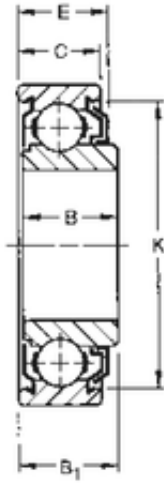

### 14 mm x 35 mm x 12,19 mm TIMKEN 202KLD4 Single Row Ball Bearings

Bearing No. 202KLD4

Size	14x35x12.19 mm
Bore Diameter	14 mm
Outer Diameter	35 mm
Width	12,19 mm
d	14 mm
D	35 mm
B	12,19 mm
B1	12,7 mm
C	11 mm
Weight	0,045 Kg
Basic dynamic load rating (C)	8,65 kN

202KLD4 Bearing 2D drawings and 3D CAD models