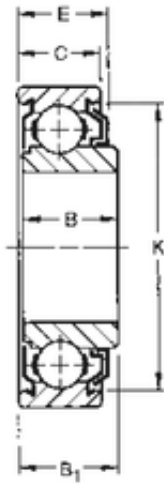

NTN BEARING USA CORP.

16 mm x 35 mm x 12,19 mm TIMKEN 202KLD3 Single Row Ball Bearings

Bearing No. 202KLD3

Size	16x35x12.19 mm
Bore Diameter	16 mm
Outer Diameter	35 mm
Width	12,19 mm
d	16 mm
D	35 mm
B	12,19 mm
B1	12,7 mm
C	11 mm
Weight	0,045 Kg
Basic dynamic load rating (C)	8,65 kN

202KLD3 Bearing 2D drawings and 3D CAD models