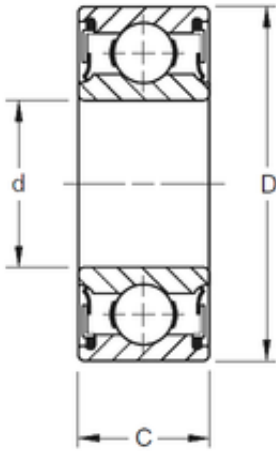

## 8 mm x 22 mm x 7 mm TIMKEN 38PP2 Single Row Ball Bearings

Bearing No. 38PP2

Size	8x22x7 mm
Bore Diameter	8 mm
Outer Diameter	22 mm
Width	7 mm
d	8 mm
D	22 mm
B	7 mm
C	7 mm
Weight	0,018 Kg
Basic dynamic load rating (C)	3,65 kN

38PP2 Bearing 2D drawings and 3D CAD models