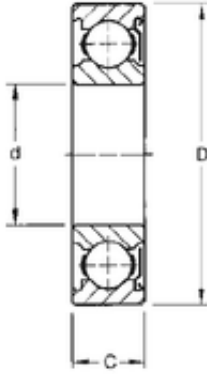

NTN BEARING USA CORP.

8 mm x 22 mm x 7 mm TIMKEN 38KD Single Row Ball Bearings

Bearing No. 38KD

Size	8x22x7 mm
Bore Diameter	8 mm
Outer Diameter	22 mm
Width	7 mm
d	8 mm
D	22 mm
B	7 mm
C	7 mm
Weight	0,009 Kg
Basic dynamic load rating (C)	3,65 kN

38KD Bearing 2D drawings and 3D CAD models