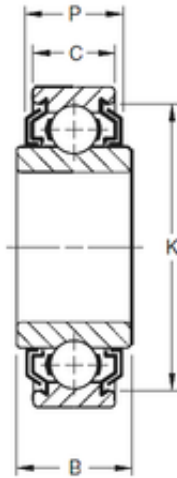

## 35 mm x 72 mm x 25 mm TIMKEN 207KLL Single Row Ball Bearings

Bearing No. 207KLL

Size	35x72x25 mm
Bore Diameter	35 mm
Outer Diameter	72 mm
Width	25 mm
d	35 mm
D	72 mm
B	25 mm
C	17 mm
P	23,98 mm
K	62,7 mm
Weight	0,322 Kg
Basic dynamic load rating (C)	29 kN

207KLL Bearing 2D drawings and 3D CAD models