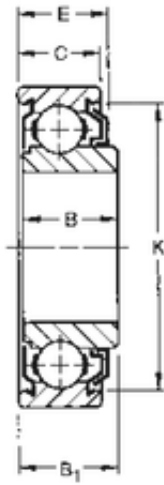

NTN BEARING USA CORP.

35 mm x 72 mm x 20 mm TIMKEN 207KLD Single Row Ball Bearings

Bearing No. 207KLD

Size	35x72x20 mm
Bore Diameter	35 mm
Outer Diameter	72 mm
Width	20 mm
d	35 mm
D	72 mm
B	20 mm
B1	21 mm
C	17 mm
Weight	0,322 Kg
Basic dynamic load rating (C)	29 kN

207KLD Bearing 2D drawings and 3D CAD models