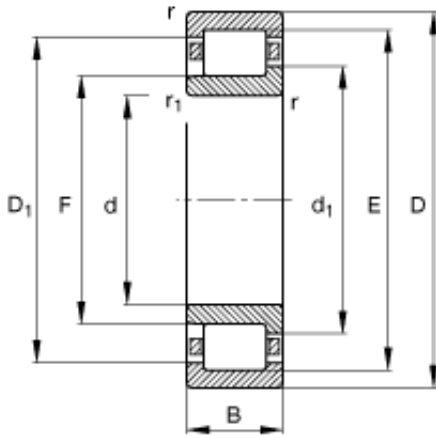

NTN BEARING USA CORP.

35 mm x 72 mm x 23 mm FAG NJ2207-E-TVP2 Cylindrical Roller Bearings

Bearing No. NJ2207-E-TVP2

NJ2207-E-TVP2 Bearing 2D drawings and 3D CAD models

Size	35x72x23 mm
Bore Diameter	35 mm
Outer Diameter	72 mm
Width	23 mm
d	35 mm
D	72 mm
B	23 mm
D ₁	61 mm
D _{a max}	65 mm
d ₁	48 mm
d _{a max}	43 mm
d _{a min}	39 mm
d _{c min}	50 mm
F	44 mm
r _{1 min}	0,6 mm
r _{a max}	1 mm
r _{min}	1,1 mm
s	2,2 mm / Axial displacement facility from central position
m	0,416 kg / Weight
C _r	73000 N / Dynamic load rating (radial)
C _{0r}	65000 N / Static load rating (radial)